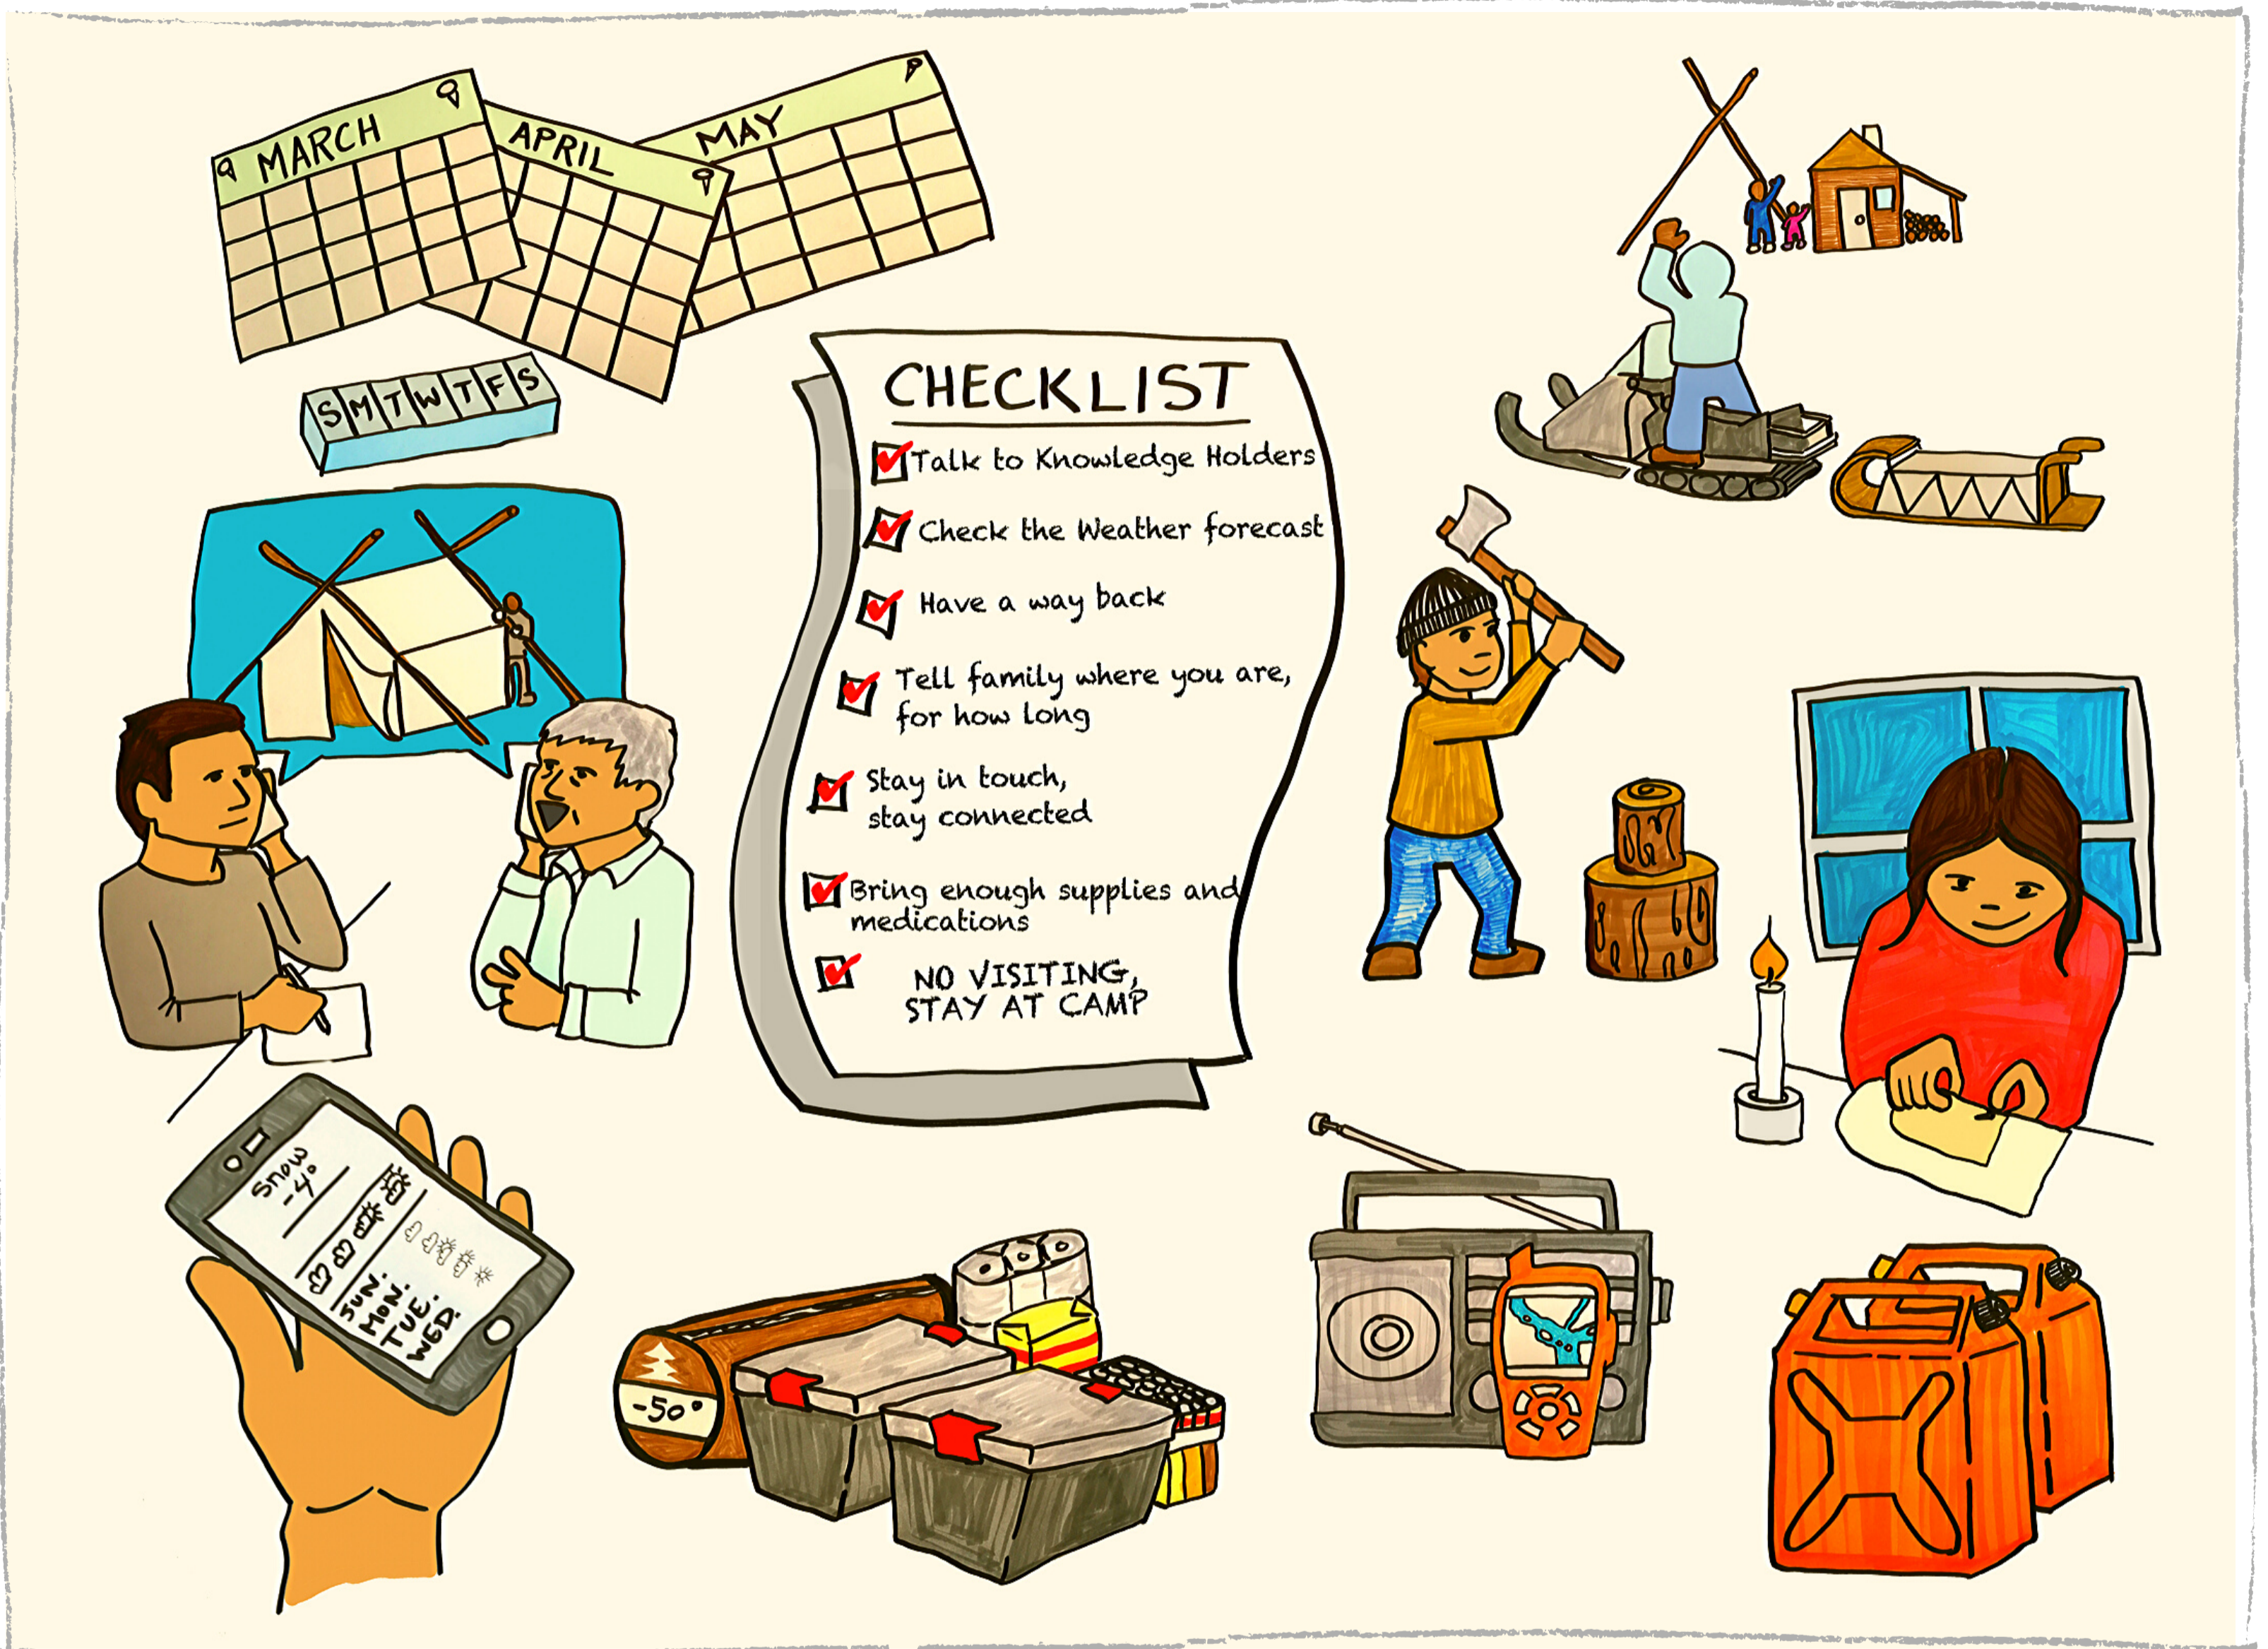

SAFE ON THE LAND

- CHECKLIST**
- Talk to Knowledge Holders
 - Check the Weather forecast
 - Have a way back
 - Tell family where you are, for how long
 - Stay in touch, stay connected
 - Bring enough supplies and medications
 - NO VISITING, STAY AT CAMP**

Artist: Melaw Nakehk'o

FOR MORE INFORMATION:
HSS.GOV.NT.CA
CANADA.CA/CORONAVIRUS